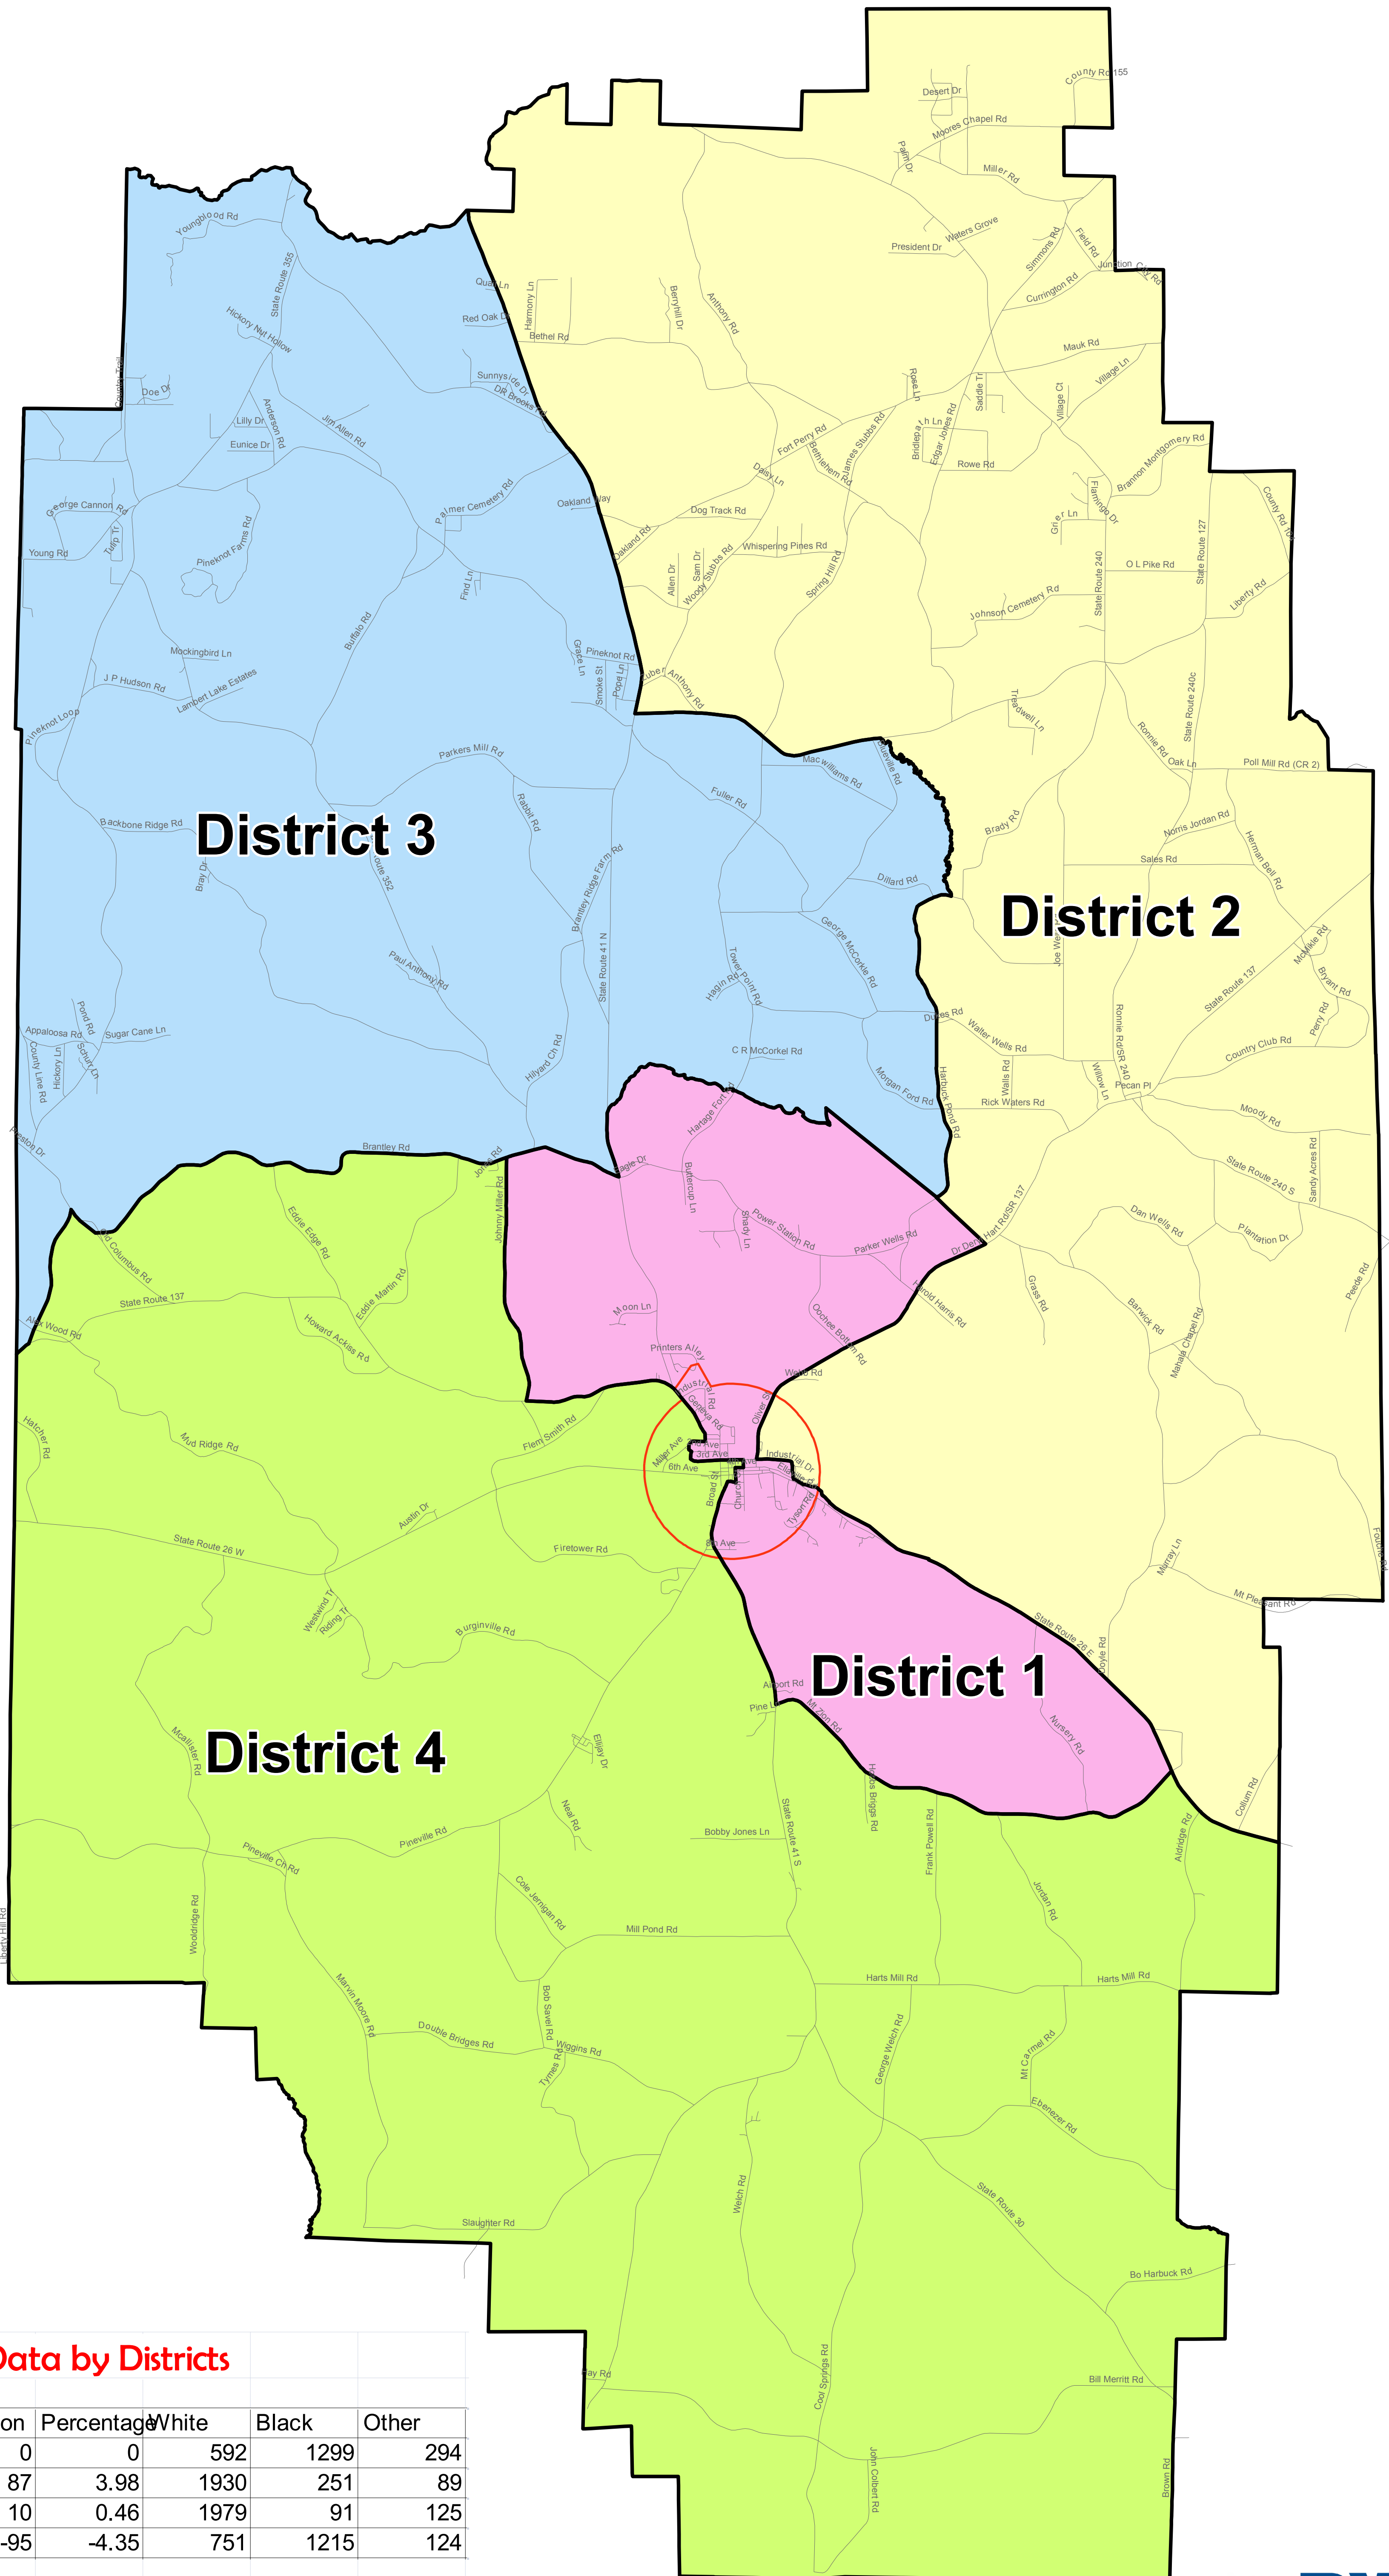

Marion County Voting Districts

Proposed Data by Districts

	Total Population	Change	Percentage	White	Black	Other
District1	2185	0	0	592	1299	294
District2	2272	87	3.98	1930	251	89
District3	2195	10	0.46	1979	91	125
District4	2090	-95	-4.35	751	1215	124

Optimal Population=2185
Total Population: 8,742