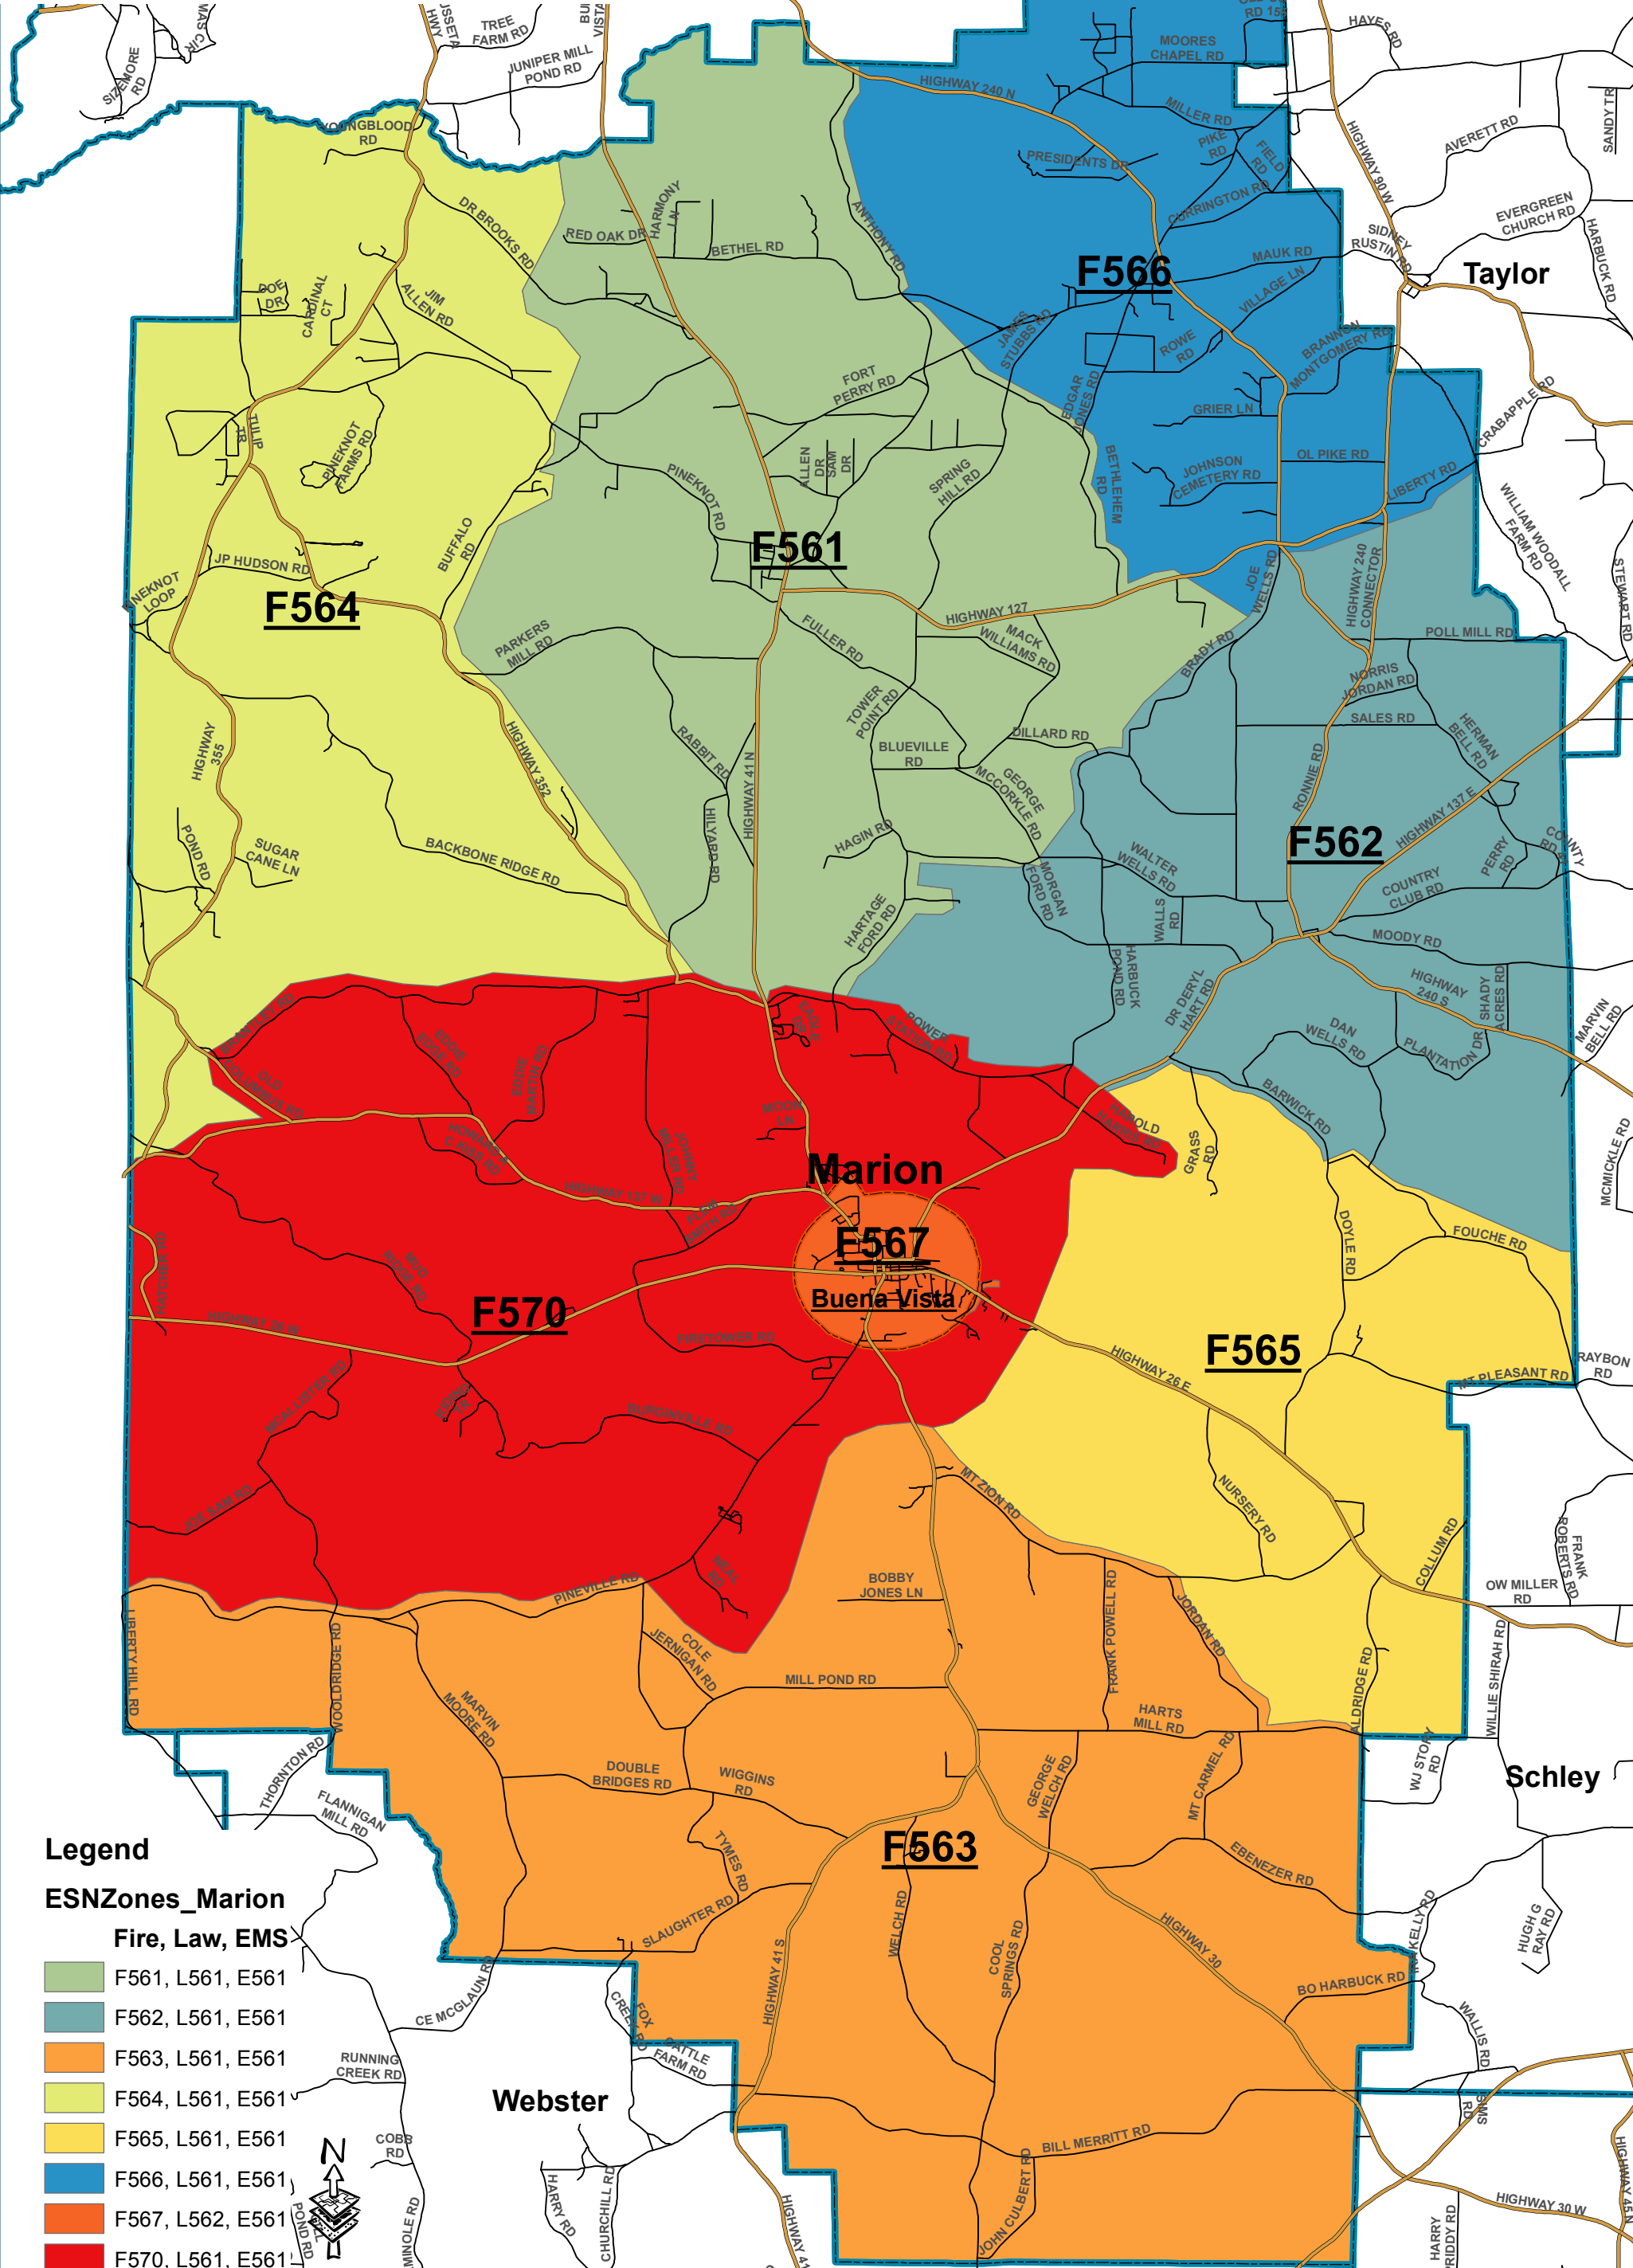

Marion County ESN Zones

Legend

ESNZones_Marion

Fire, Law, EMS

- F561, L561, E561
- F562, L561, E561
- F563, L561, E561
- F564, L561, E561
- F565, L561, E561
- F566, L561, E561
- F567, L562, E561
- F570, L561, E561

Fire ZoneCode	ZoneDescription	Law ZoneCode	ZoneDescription	EMS ZoneCode	ZoneDescription
F561	Oakland Fire Department	L561	Marion County Sheriffs Office	E561	Marion EMS
F562	Tazewell Fire Department	L561	Marion County Sheriffs Office	E561	Marion EMS
F563	Draneville Fire Department	L561	Marion County Sheriffs Office	E561	Marion EMS
F564	Brown Springs Fire Department	L561	Marion County Sheriffs Office	E561	Marion EMS
F565	Doyle Fire Department	L561	Marion County Sheriffs Office	E561	Marion EMS
F566	Ft Perry Fire Department	L561	Marion County Sheriffs Office	E561	Marion EMS
F567	Buena Vista Fire Department	L562	Buena Vista Police Department	E561	Marion EMS
F570	Buena Vista Fire Department	L561	Marion County Sheriffs Office	E561	Marion EMS

FIRE/RESCUE

GIS 911

LAW ENFORCEMENT

Date: 9/10/2019

Sumter County